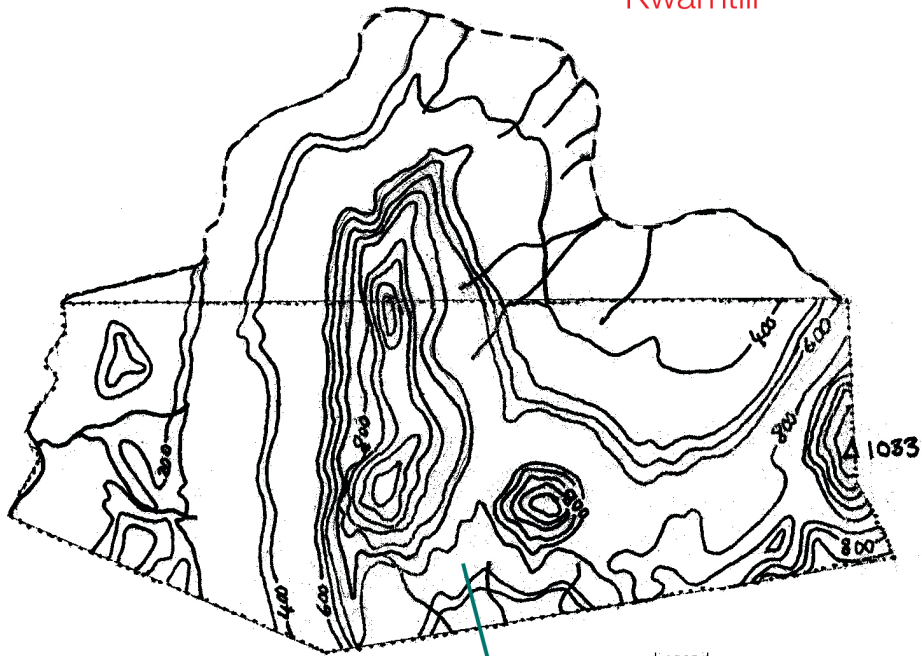

Kwamtili

0 450 900 m

Kwamgumu NR

Legend

- Contour lines (m)
- Stream
- Forest border